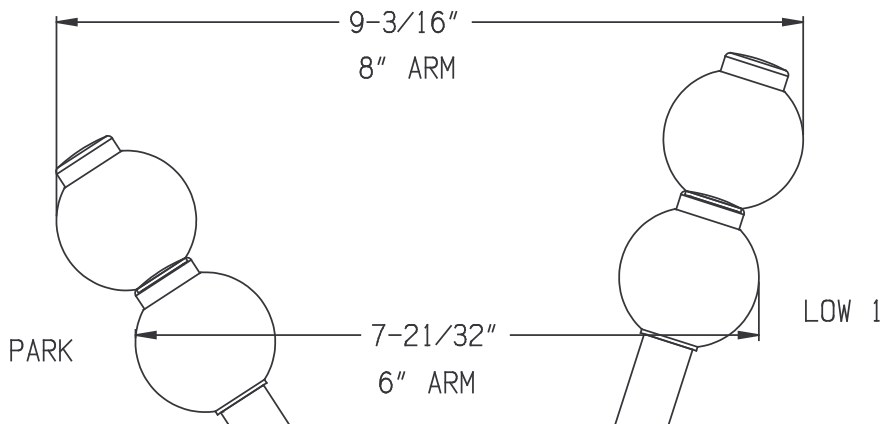

REVISIONS		
REV	DESCRIPTION	DATE

3-11/32"  
TRAVEL AT TOP OF  
INDICATOR PLATE

SHIFTER ARM TRAVEL FOR  
SW280-006 UNIVERSAL  
3 SPEED SHIFTER

<small>PLEASE REFER TO SPECIFICATIONS FOR DIMENSIONS AND TO IDENTIFY PARTS AND TO IDENTIFY MATERIALS.</small> <small>DATE: 06-04-2009</small> <small>BY: J. A. J.</small> <small>CHK: J. A. J.</small> <small>APP: J. A. J.</small>		<b>SHIFTWORKS®</b> 320 N. WASHINGTON ST., ROCHESTER, N.Y. 14625 SHIFTER ARM TRAVEL
<small>THIS DRAWING IS THE PROPERTY OF SHIFTWORKS. IT IS TO BE KEPT IN CONFIDENCE AND NOT TO BE REPRODUCED OR COPIED IN ANY MANNER WITHOUT THE WRITTEN PERMISSION OF SHIFTWORKS.</small>		
SW280-006 3 SPEED STANDARD SHIFTER		06-04-2009