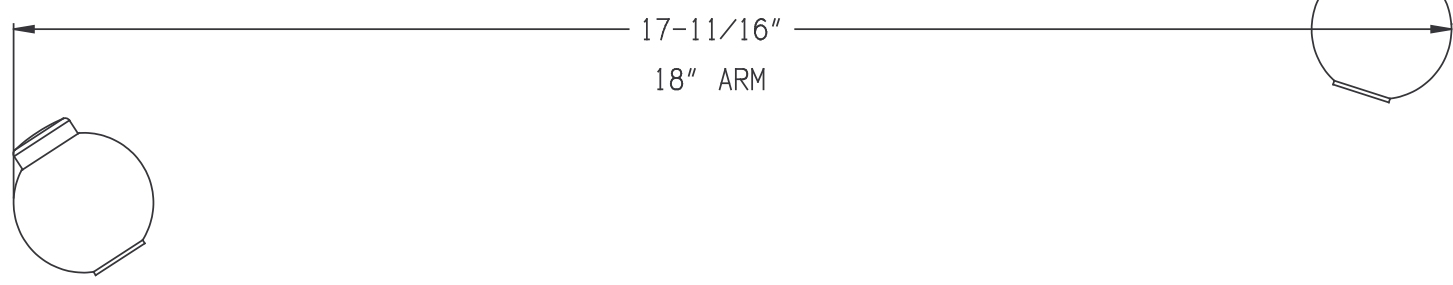

REVISIONS		
REV	DESCRIPTION	DATE

3-11/32"  
TRAVEL AT TOP OF  
INDICATOR PLATE

SHIFTER ARM TRAVEL FOR  
SW280-006 UNIVERSAL  
3 SPEED SHIFTER

<small>PLEASE REFER TO SPECIFICATIONS FOR DIMENSIONS AND TO IDENTIFY PARTS AND TO IDENTIFY MATERIALS.</small> <small>DATE: 06-04-2009</small> <small>BY: J. A. J.</small> <small>CHK: J. A. J.</small> <small>APP: J. A. J.</small>		<b>SHIFTWORKS®</b> 320 N. WASHINGTON ST., ROCHESTER, N.Y. 14625 SHIFTER ARM TRAVEL
<small>THIS DRAWING IS THE PROPERTY OF SHIFTWORKS. IT IS TO BE KEPT IN CONFIDENCE AND NOT TO BE REPRODUCED OR COPIED IN ANY MANNER WITHOUT THE WRITTEN PERMISSION OF SHIFTWORKS.</small>		
SW280-006 3 SPEED STANDARD SHIFTER		06-04-2009