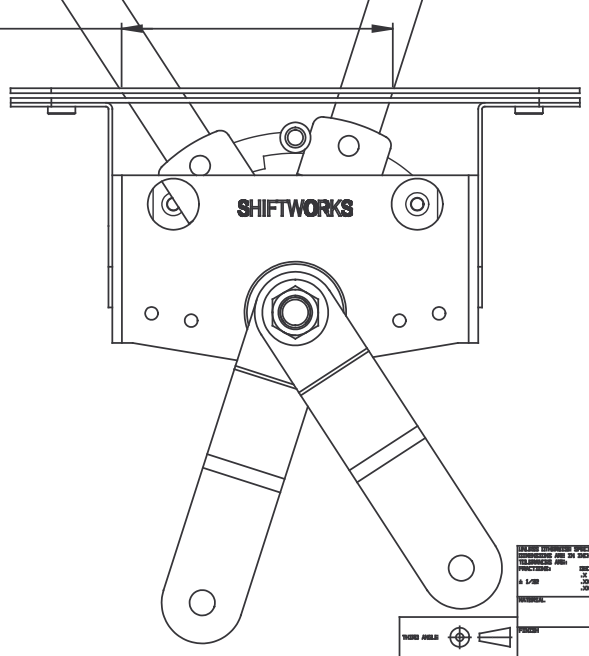

REVISIONS		
REV	DESCRIPTION	DATE

3-11/32"  
TRAVEL AT TOP OF  
INDICATOR PLATE

SHIFTER ARM TRAVEL FOR  
SW280-006 UNIVERSAL  
3 SPEED SHIFTER

<small>PLEASE REFER TO SPECIFICATIONS FOR DIMENSIONS AND TO IDENTIFY PARTS AND TO IDENTIFY MATERIALS.</small> <small>DATE: 06-04-2009</small> <small>BY: J. A. J.</small> <small>CHK: J. A. J.</small> <small>APP: J. A. J.</small>		<b>SHIFTWORKS®</b> 320 N. WASHINGTON ST., ROCHESTER, N.Y. 14625 SHIFTER ARM TRAVEL
<small>THIS DRAWING IS THE PROPERTY OF SHIFTWORKS. IT IS TO BE KEPT IN CONFIDENCE AND NOT TO BE REPRODUCED OR COPIED IN ANY MANNER WITHOUT THE WRITTEN PERMISSION OF SHIFTWORKS.</small>		
SW280-006 3 SPEED STANDARD SHIFTER		06-04-2009