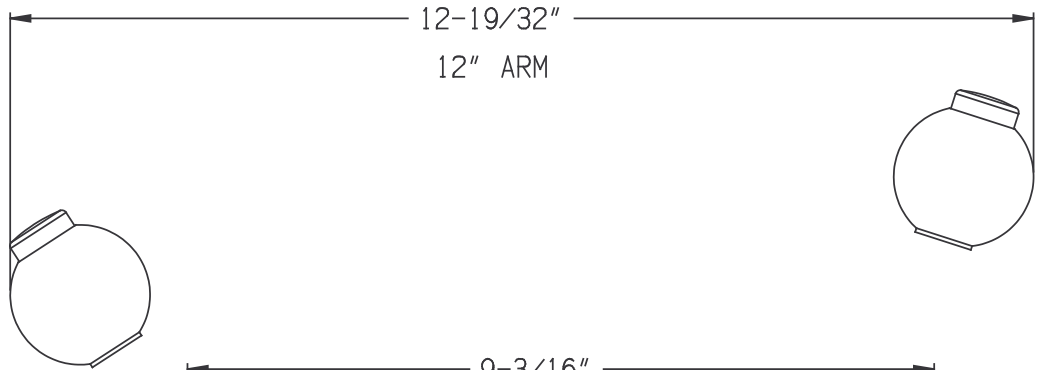

REVISIONS		
REV	DESCRIPTION	DATE

3-11/32"  
TRAVEL AT TOP OF  
INDICATOR PLATE

SHIFTER ARM TRAVEL FOR  
SW280-006 UNIVERSAL  
3 SPEED SHIFTER

<small>PLEASE REFER TO SPECIFICATIONS FOR DIMENSIONS AND TO IDENTIFY PARTS AND TO IDENTIFY MATERIALS.</small> <small>DATE: 06-04-2009</small> <small>BY: J. A. J.</small> <small>CHK: J. A. J.</small> <small>APP: J. A. J.</small>		<b>SHIFTWORKS®</b> 320 N. WASHINGTON ST., ROCHESTER, N.Y. 14625 SHIFTER ARM TRAVEL
<small>THIS DRAWING IS THE PROPERTY OF SHIFTWORKS. IT IS TO BE KEPT IN CONFIDENCE AND NOT TO BE REPRODUCED OR COPIED IN ANY MANNER WITHOUT THE WRITTEN PERMISSION OF SHIFTWORKS.</small>		
SW280-006 3 SPEED STANDARD SHIFTER		06-04-2009