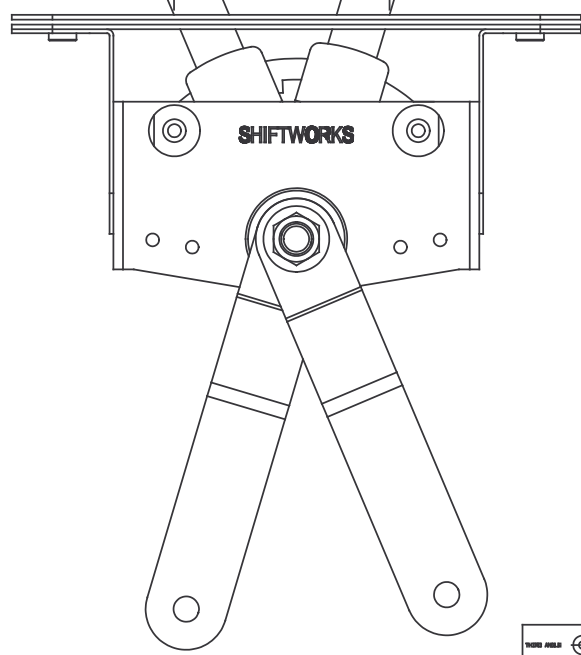

REVISIONS		
REV	DESCRIPTION	DATE

14-3/8"

18" ARM

10-11/32"

12" ARM

7-21/32"

8" ARM

6-7/16"

6" ARM

PARK

LOW 1

2-21/32"

TRAVEL AT TOP OF INDICATOR PLATE

SHIFTER ARM TRAVEL FOR
SW280-006 SHORT GATE
3 SPEED SHIFTER

<small>ALL DIMENSIONS UNLESS OTHERWISE SPECIFIED TOLERANCES ARE IN DECIMALS FRACTIONS ARE UNUSUAL AS SHOWN</small>	SHIFTWORKS® 320 N. WASHINGTON ST., ROCHESTER, N.Y. 14625	
	SHIFTER ARM TRAVEL	
PART NO. SW280-006	TITLE SW280-006 3 SPEED SHORT GATE SHIFTER	DATE 06-04-2009
DRAWN BY	CHECKED BY	DATE