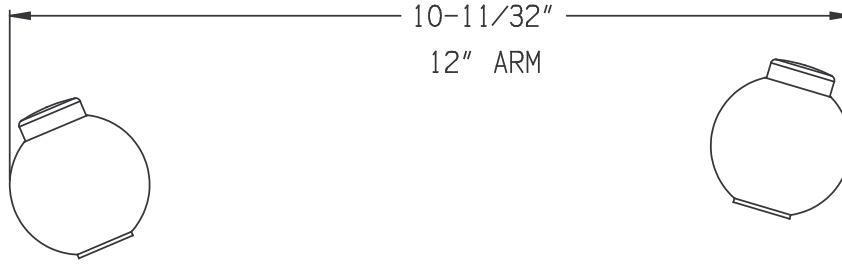

REVISIONS		
REV	DESCRIPTION	DATE

14-3/8"

18" ARM

10-11/32"

12" ARM

7-21/32"

8" ARM

6-7/16"

6" ARM

PARK

LOW 1

2-21/32"

TRAVEL AT TOP OF INDICATOR PLATE

SHIFTER ARM TRAVEL FOR
SW280-006 SHORT GATE
3 SPEED SHIFTER

<small>ALL DIMENSIONS UNLESS OTHERWISE SPECIFIED TOLERANCES ARE IN DECIMALS FRACTIONS ARE UNUSUAL AS SHOWN</small>	SHIFTWORKS® 320 N. WASHINGTON ST., ROCHESTER, N.Y. 14625	
	SHIFTER ARM TRAVEL	
PART NO. SW280-006	TITLE SW280-006 3 SPEED SHORT GATE SHIFTER	DATE 06-04-2009
DRAWN BY	CHECKED BY	DATE