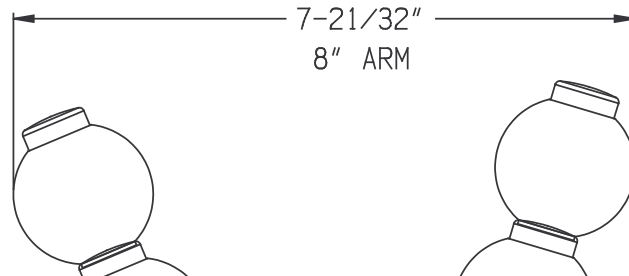

REVISIONS		
REV	DESCRIPTION	DATE

14-3/8"

18" ARM

10-11/32"

12" ARM

7-21/32"

8" ARM

6-7/16"

6" ARM

PARK

LOW 1

2-21/32"

TRAVEL AT TOP OF INDICATOR PLATE

SHIFTER ARM TRAVEL FOR
SW280-006 SHORT GATE
3 SPEED SHIFTER

<small>ALL DIMENSIONS UNLESS OTHERWISE SPECIFIED TOLERANCES ARE IN DECIMALS FRACTIONS ARE UNUSUAL AS SHOWN</small>	SHIFTWORKS® 320 N. WASHINGTON ST., ROCHESTER, N.Y. 14625	
	SHIFTER ARM TRAVEL	
PART NO. SW280-006	TITLE SW280-006 3 SPEED SHORT GATE SHIFTER	DATE 06-04-2009
DRAWN BY	CHECKED BY	DATE