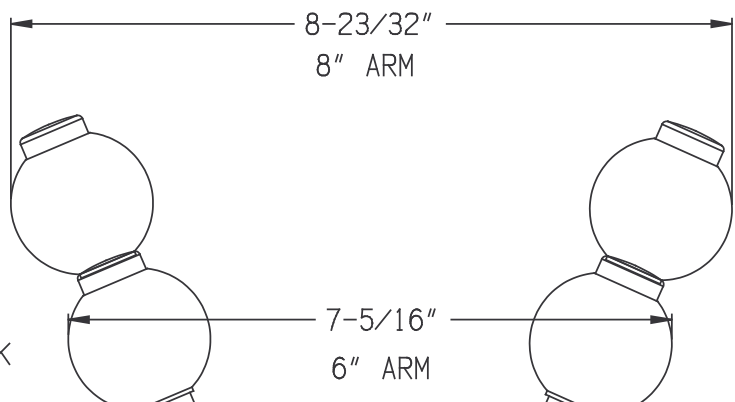

REV	DESCRIPTION	DATE

PARK

LOW 1

3-3/32"

TRAVEL AT TOP OF INDICATOR PLATE

SHIFTER ARM TRAVEL FOR SW280-006 SHORT GATE 4 SPEED SHIFTER

ALL DIMENSIONS UNLESS OTHERWISE SPECIFIED DIMENSIONS ARE IN INCHES FINISHES ARE DIMENSIONS ARE DIMENSIONS ARE DIMENSIONS ARE		<b>SHIFTWORKS</b> <sup>®</sup> 320 N. WASHINGTON ST. • ROCHESTER, N.Y. 14625 SHIFTER ARM TRAVEL	
PART NO. SW280-006 4 SPEED SHORT GATE SHIFTER	REV. 01	DATE 06-04-2009	PAGE 1 OF 1