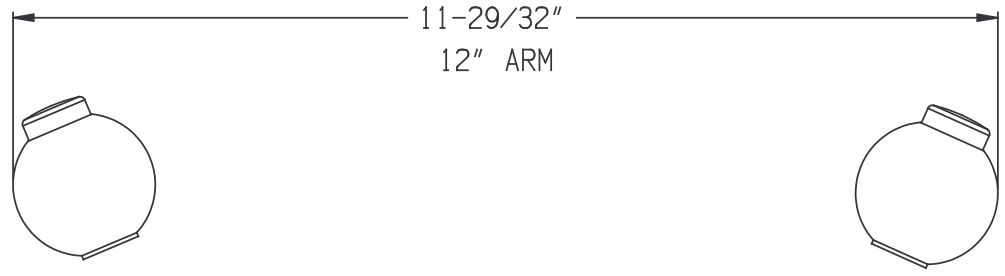

REV	DESCRIPTION	DATE

PARK

LOW 1

3-3/32"

TRAVEL AT TOP OF INDICATOR PLATE

SHIFTER ARM TRAVEL FOR SW280-006 SHORT GATE 4 SPEED SHIFTER

ALL DIMENSIONS UNLESS OTHERWISE SPECIFIED DIMENSIONS ARE IN INCHES FINISHES ARE DIMENSIONS ARE DIMENSIONS ARE DIMENSIONS ARE		<b>SHIFTWORKS</b> <sup>®</sup> 320 N. WASHINGTON ST. • ROCHESTER, N.Y. 14625 SHIFTER ARM TRAVEL	
PART NO. SW280-006 4 SPEED SHORT GATE SHIFTER	REV. 01	DATE 06-04-2009	PAGE 1 OF 1