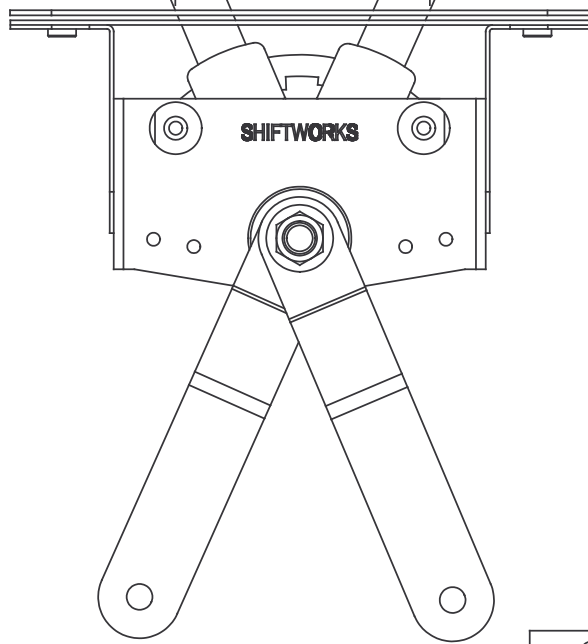

REV	DESCRIPTION	DATE

PARK

LOW 1

3-3/32"

TRAVEL AT TOP OF INDICATOR PLATE

SHIFTER ARM TRAVEL FOR SW280-006 SHORT GATE 4 SPEED SHIFTER

ALL DIMENSIONS UNLESS OTHERWISE SPECIFIED DIMENSIONS ARE IN INCHES FINISHES ARE DIMENSIONS ARE DIMENSIONS ARE DIMENSIONS ARE		<b>SHIFTWORKS</b> <sup>®</sup> 320 N. WASHINGTON ST. • ROCHESTER, N.Y. 14625 SHIFTER ARM TRAVEL	
PART NO. SW280-006 4 SPEED SHORT GATE SHIFTER	REV. 01	DATE 06-04-2009	PAGE 1 OF 1