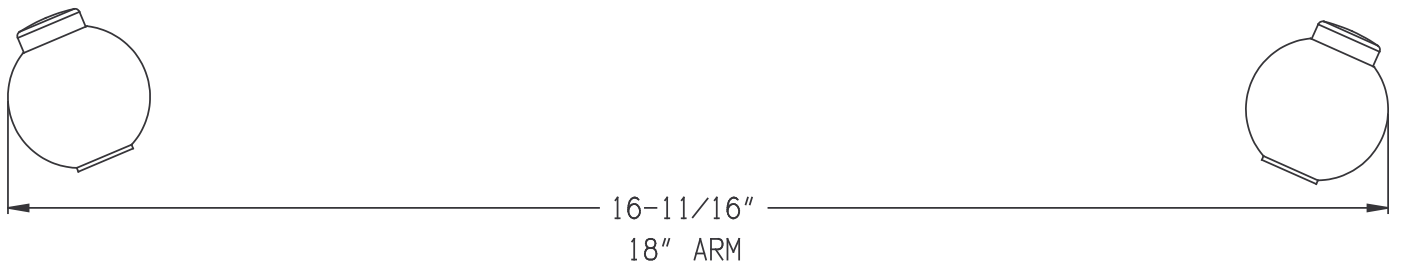

REV	DESCRIPTION	DATE

PARK

LOW 1

3-3/32"

TRAVEL AT TOP OF INDICATOR PLATE

SHIFTER ARM TRAVEL FOR SW280-006 SHORT GATE 4 SPEED SHIFTER

ALL DIMENSIONS UNLESS OTHERWISE SPECIFIED DIMENSIONS ARE IN INCHES FINISHES ARE DIMENSIONS ARE DIMENSIONS ARE DIMENSIONS ARE		<b>SHIFTWORKS</b> <sup>®</sup> 320 N. WASHINGTON ST. • ROCHESTER, N.Y. 14625 SHIFTER ARM TRAVEL	
PART NO. SW280-006 4 SPEED SHORT GATE SHIFTER	REV. 01	DATE 06-04-2009	PAGE 1 OF 1